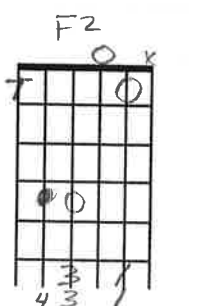

FOREVER
Psalm 145

Key of C#m (Capo 4, play in 'Am')

INTRO: ||: Am | C/E | F2(Δ7) | :||

Sunshine or rain, blue skies or gray
Every single day, every single day

In suffering or strength

In poverty or gain

Every single day, You are worthy of all praise

And I will praise Your name forever

And I will praise Your name forever

Forever oh oh oh and ever

I will exalt You, my God, oh King

I will bless Your name forever and ever

Everyday, I will bless You

And I will praise Your name forever

And I will praise Your name forever

Forever oh oh oh and ever Forever oh oh oh and ever