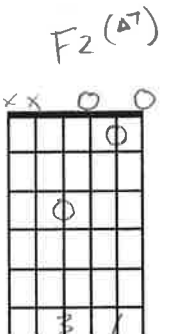

FOREVER
Psalm 145

Key of C#m (Capo 4, play in 'Am')

INTRO: ||: Am | C/E | F2(Δ7) | :||

Sunshine or rain, blue skies or gray
Every single day, every single day

In suffering or strength

In poverty or gain

Every single day, You are worthy of all praise

And I will praise Your name forever

And I will praise Your name forever

Forever oh oh oh and ever

I will exalt You, my God, oh King

I will bless Your name forever and ever

Everyday, I will bless You

And I will praise Your name forever

And I will praise Your name forever

Forever oh oh oh and ever Forever oh oh oh and ever