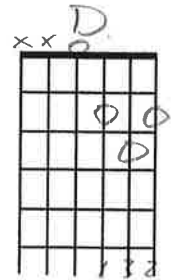

BE KIND TO ONE ANOTHER

Ephesians 4:32 1 John 4:19

Key of Db (Capo 6 playin' G')

[^]G   [^]D   [^]Am   [^]C²
Be kind to one another tender hearted forgiving one another
[^]G   [^]D   [^]Am   [^]C²
Be kind to one another tender hearted forgiving one another
^{C²}   ^G   ^{Am}   ^{EM}
As God in Christ forgave you, as God in Christ forgave you
^{C²}   ^G   ^D   ^{C²}
Oh Oh Oh Oh be kind, Oh Oh Oh

Instrumental

| G, , , | , , , |

^G   ^D   ^{Am}   ^{C²}
Be kind to one another tender hearted forgiving one another
^{C²}   ^G   ^{Am}   ^{EM}
As God in Christ forgave you, as God in Christ forgave you
^{C²}   ^G   ^D   ^{C²}
Oh Oh Oh Oh be kind, Oh Oh Oh