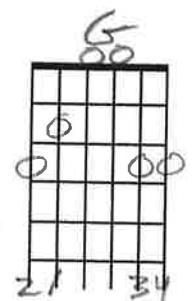

FOREVER
Psalm 145

Key of C#m (Capo 4, play in 'Am')

INTRO: ||: Am | C/E | F2(Δ7) | :||

Sunshine or rain, blue skies or gray
Every single day, every single day

In suffering or strength

In poverty or gain

Every single day, You are worthy of all praise

And I will praise Your name forever

And I will praise Your name forever

Forever oh oh oh and ever

I will exalt You, my God, oh King

I will bless Your name forever and ever

Everyday, I will bless You

And I will praise Your name forever

And I will praise Your name forever

Forever oh oh oh and ever Forever oh oh oh and ever