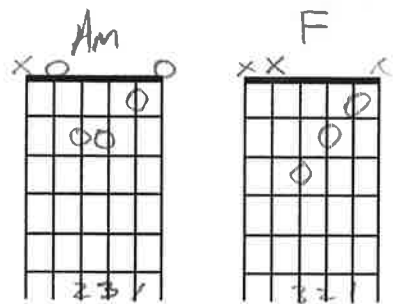

Am F C G
While I am alive, while I have my being

Am F C
I'll sing praises, sing praises to my God