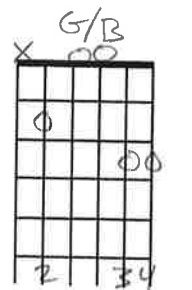

FOREVER
Psalm 145

Key of C#m (Capo 4, play in 'Am')

INTRO: ||: Am | C/E | F2(Δ7) | :||

Sunshine or rain, blue skies or gray
Every single day, every single day

In suffering or strength

In poverty or gain

Every single day, You are worthy of all praise

And I will praise Your name forever

And I will praise Your name forever

Forever oh oh oh and ever

I will exalt You, my God, oh King

I will bless Your name forever and ever

Everyday, I will bless You

And I will praise Your name forever

And I will praise Your name forever

Forever oh oh oh and ever Forever oh oh oh and ever