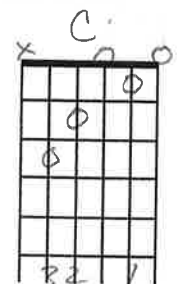

FOREVER
Psalm 145

Key of C#m (Capo 4, play in 'Am')

INTRO: ||: Am | C/E | F2(Δ7) | :||

Sunshine or rain, blue skies or gray
Every single day, every single day

In suffering or strength

In poverty or gain

Every single day, You are worthy of all praise

And I will praise Your name forever

And I will praise Your name forever

Forever oh oh oh and ever

I will exalt You, my God, oh King

I will bless Your name forever and ever

Everyday, I will bless You

And I will praise Your name forever

And I will praise Your name forever

Forever oh oh oh and ever Forever oh oh oh and ever