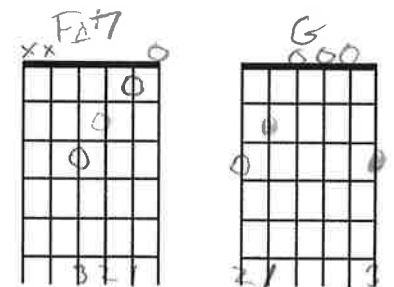

INSTRUMENTAL:

C Em/B
While we live, while we have our being

Am F C
We sing praises, sing praises, to our God

Am F C G
While we are alive, while we have our being

Am F Am
We sing praises, sing praises to our God