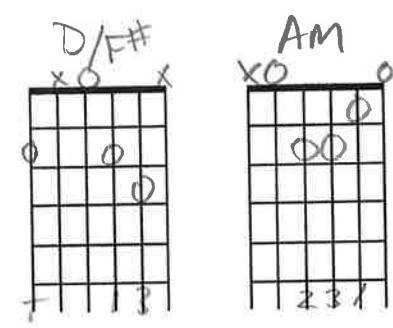

G C2 G D/F#
Follow Me down to the edge of the river

G D Am Em
Where the water runs pure, where the water runs deep

G C2 G D/F#
Bow down low by the edge of the river

G D Am Em
And watch your expression dissolve into Me

C G
Come in from the cold, leave the war outside

D Em
Find the secret place, close the door behind

C G
Come in from the cold, leave the war outside

D
Find the secret place

G C2 G D/F#
Follow me down to the edge of the river

G D Am Em
Where the water runs clear where the water runs free

G D C Em
Come away, Come Away, Come Away with Me

G D Am
Come away, Come Away, Come Away

G D Am Em
Come away, Come Away, Come Away with Me

G D Am Em
Come away, Come Away, Come Away with Me

↑
EM