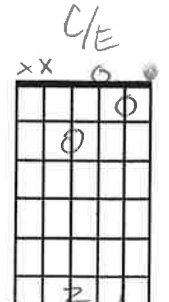

FOREVER
Psalm 145

Key of C#m (Capo 4, play in 'Am')

INTRO: ||: Am | C/E | F2(Δ7) | :||

Sunshine or rain, blue skies or gray
Every single day, every single day

In suffering or strength

In poverty or gain

Every single day, You are worthy of all praise

And I will praise Your name forever

And I will praise Your name forever

Forever oh oh oh and ever

I will exalt You, my God, oh King

I will bless Your name forever and ever

Everyday, I will bless You

And I will praise Your name forever

And I will praise Your name forever

Forever oh oh oh and ever Forever oh oh oh and ever