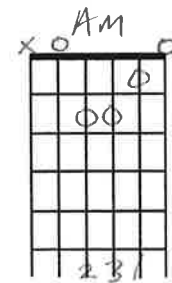

[^]G
We love, we love, because He first loved us
[^]D
We forgive, we forgive, because we've been forgiven much