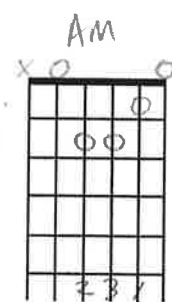

FOREVER
Psalm 145

Key of C#m (Capo 4, play in 'Am')

INTRO: ||: Am | C/E | F2(Δ7) | :||

Sunshine or rain, blue skies or gray
Every single day, every single day

In suffering or strength

In poverty or gain

Every single day, You are worthy of all praise

And I will praise Your name forever

And I will praise Your name forever

Forever oh oh oh and ever

I will exalt You, my God, oh King

I will bless Your name forever and ever

Everyday, I will bless You

And I will praise Your name forever

And I will praise Your name forever

Forever oh oh oh and ever Forever oh oh oh and ever