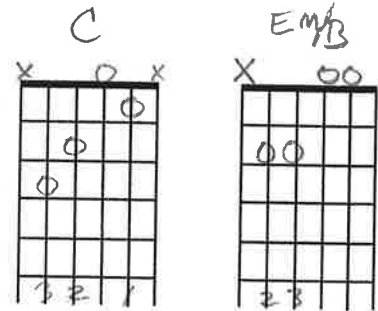

WHILE WE ARE ALIVE Key of E (Capo 4 Play in 'C')

Psalm 146

INTRO:

While I live, while I have my being

Am F C
I will sing praises, sing praises to my God

C Em/B
While I am alive, while I have my being

Am F C
I will sing praises, sing praises to my God